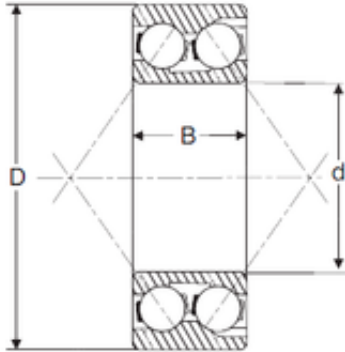

# Huaxin Bearing Co., Ltd

40 mm x 80 mm x 30,2 mm SIGMA 3208  
angular contact ball bearings

Bearing No. 3208

Size	40x80x30.2 mm
Bore Diameter	40 mm
Outer Diameter	80 mm
Width	30,2 mm
d	40 mm
D	80 mm
B	30,2 mm
C	30,2 mm

3208 Bearing 2D drawings and 3D CAD models