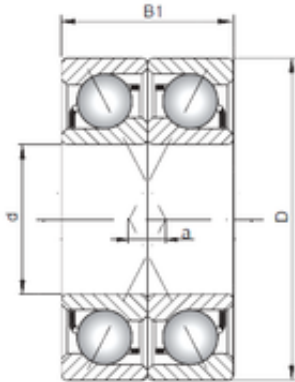

Huaxin Bearing Co., Ltd

ISO 7206 CDF angular contact ball bearings

Bearing No. 7206 CDF

Size	30x62x32 mm
Bore Diameter	30 mm
Outer Diameter	62 mm
Width	32 mm
d	30 mm
D	62 mm
B1	32 mm
Angle (°)	15 °
a	3,5 mm

7206 CDF Bearing 2D drawings and 3D CAD models