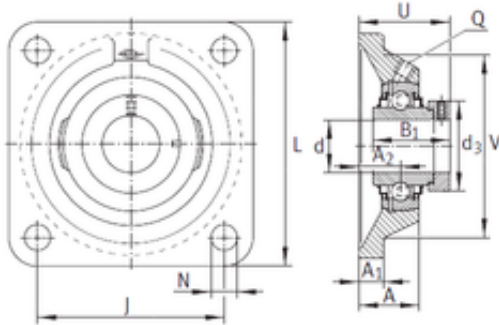

Huaxin Bearing Co., Ltd

INA RCJO50 bearing units

Bearing No. RCJO50

Bore Diameter	50 mm
d	50 mm
V	144 mm
U	70,1 mm
Thread (Q)	Rp1/8
d3	75,8 mm
A	42,5 mm
A1	19 mm
B1	66,8 mm
J	132 mm
L	175 mm
N	23 mm
A2	28 mm
Weight	4,9 Kg
Basic dynamic load rating (C)	62 kN
Category	Bearings
Inventory	0.0
Manufacturer Name	SCHAEFFLER GROUP
Minimum Buy Quantity	N/A
Weight / Kilogram	4.9
Product Group	M06110

RCJO50 Bearing 2D drawings and 3D CAD models