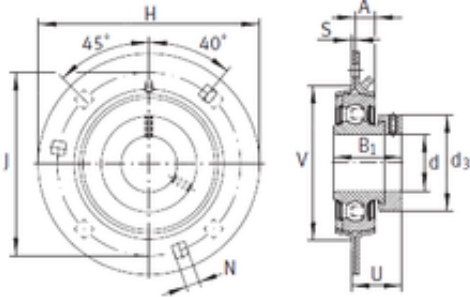

Huaxin Bearing Co., Ltd

INA GRA20 bearing units

Bearing No. GRA20

Bore Diameter	20 mm
d	20 mm
V	55 mm
U	25,5 mm
d3	33 mm
A	8 mm
B1	31 mm
H	90,5 mm
J	71,5 mm
N	8,7 mm
S	2 mm
Category	Bearings
Inventory	0.0
Manufacturer Name	SCHAEFFLER GROUP
Minimum Buy Quantity	N/A
Weight / Kilogram	0.33
Product Group	M06110

GRA20 Bearing 2D drawings and 3D CAD models