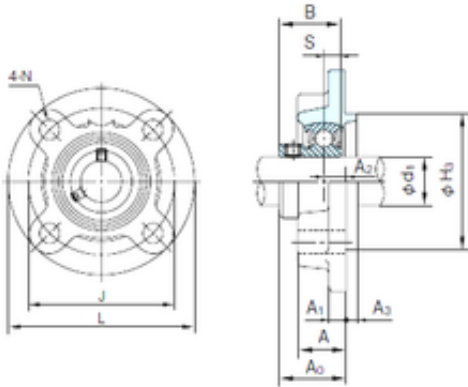

Huaxin Bearing Co., Ltd

NACHI BFC206 bearing units

Bearing No. BFC206

Bore Diameter	30 mm
d1	30 mm
H3	8 mm
A0	32.3 mm
A	23 mm
A1	8 mm
B	30.3 mm
J	100 mm
L	125 mm
N	12 mm
S	8 mm
Bolt (G)	M10
A2	10 mm
A3	80 mm

BFC206 Bearing 2D drawings and 3D CAD models