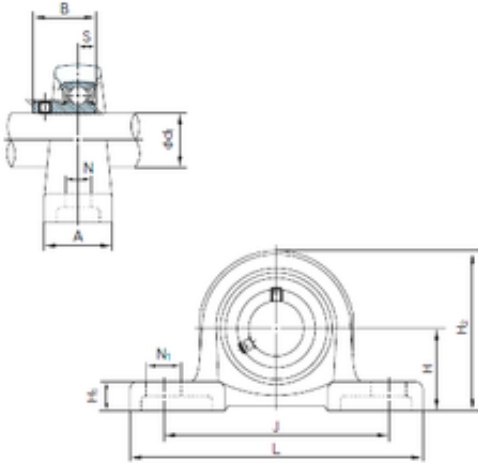

## NACHI BLLP6J bearing units

Bearing No. BLLP6J

BLLP6J Bearing 2D drawings and 3D CAD models

Bore Diameter	30 mm
Width	30.3 mm
d	30 mm
A	33 mm
B	30.3 mm
H	42.9 mm
H1	15 mm
H2	83 mm
J	120 mm
L	156 mm
N	14 mm
N1	21 mm
S	8 mm
Bolt (G)	M12