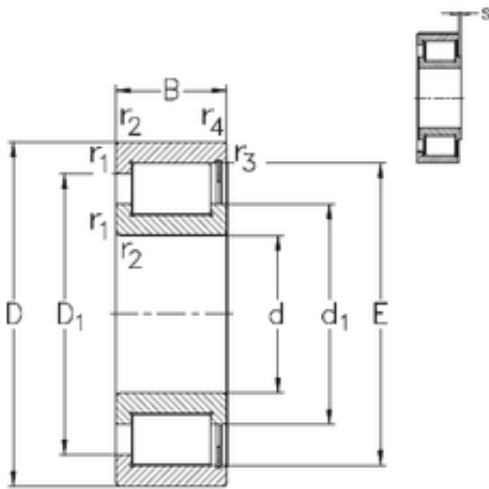

Huaxin Bearing Co., Ltd

140 mm x 250 mm x 68 mm NKE NCF2228-V cylindrical roller bearings

Bearing No. NCF2228-V

| | |
|-------------------------------|------------------|
| Size | 140x221.92x68 mm |
| Bore Diameter | 140 mm |
| Outer Diameter | 221,92 mm |
| Width | 68 mm |
| d | 140 mm |
| D | 250 mm |
| E | 221,92 mm |
| B | 68 mm |
| C | 68 mm |
| d1 | 173,9 mm |
| r1 min. | 3 mm |
| r2 min. | 3 mm |
| r3 min. | 3 mm |
| r4 min. | 3 mm |
| D1 | 211,1 mm |
| S | 5,5 mm |
| Weight | 14,47 Kg |
| Basic dynamic load rating (C) | 694 kN |
| Basic static load rating (C0) | 1019 kN |

NCF2228-V Bearing 2D drawings and 3D CAD models