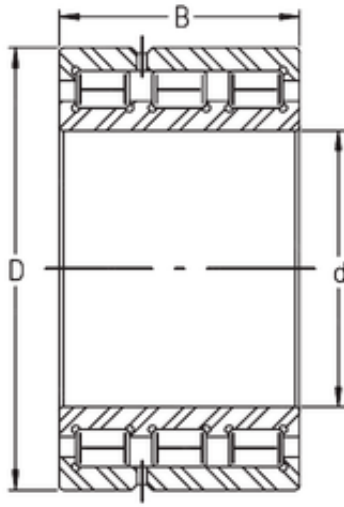

Huaxin Bearing Co., Ltd

130 mm x 180 mm x 73 mm INA SL11 926
cylindrical roller bearings

Bearing No. SL11 926

Size	130x180x73 mm
Bore Diameter	130 mm
Outer Diameter	180 mm
Width	73 mm
d	130 mm
D	180 mm
B	73 mm
C	73 mm
Weight	5.75 Kg
Basic dynamic load rating (C)	355 kN
Basic static load rating (C0)	770 kN

SL11 926 Bearing 2D drawings and 3D CAD models