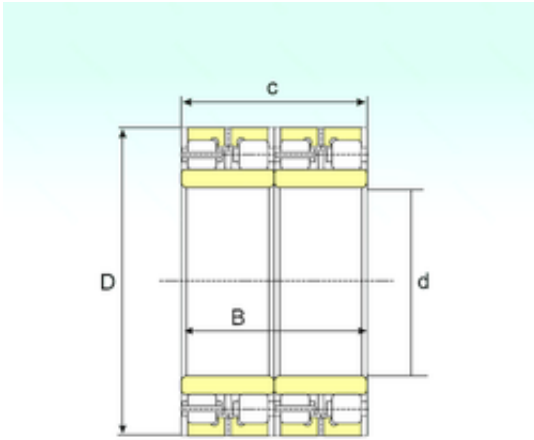

Huaxin Bearing Co., Ltd

1000 mm x 1360 mm x 800 mm ISB FCDP
200272800 cylindrical roller bearings

Bearing No. FCDP 200272800

Size	1000x1360x800 mm
Bore Diameter	1000 mm
Outer Diameter	1360 mm
Width	800 mm
d	1000 mm
D	1360 mm
B	800 mm
C	800 mm
Weight	3560 Kg
Basic dynamic load rating (C)	27000 kN

FCDP 200272800 Bearing 2D drawings and 3D CAD models