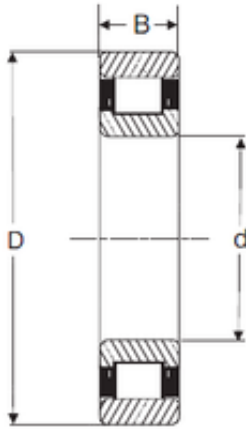

Huaxin Bearing Co., Ltd

120,65 mm x 209,55 mm x 33,34 mm SIGMA
LRJ 4.3/4 cylindrical roller bearings

Bearing No. LRJ 4.3/4

Size	120.65x209.55x33.34 mm
Bore Diameter	120,65 mm
Outer Diameter	209,55 mm
Width	33,34 mm
d	120,65 mm
D	209,55 mm
B	33,34 mm
C	33,34 mm

LRJ 4.3/4 Bearing 2D drawings and 3D CAD models