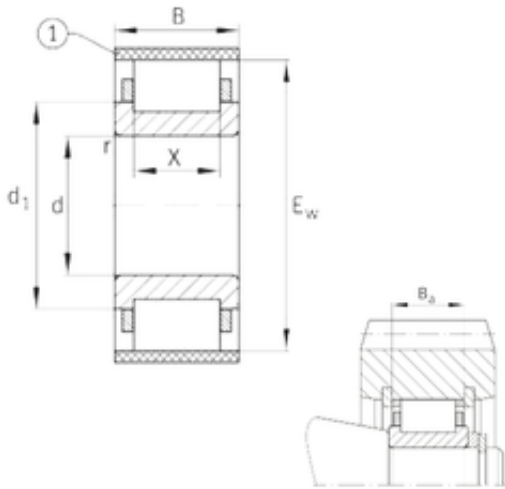

Huaxin Bearing Co., Ltd

FAG RN2216-E-MPBX cylindrical roller bearings

Bearing No. RN2216-E-MPBX

Size	80x127.3x33 mm
Bore Diameter	80 mm
Outer Diameter	127,3 mm
Width	33 mm
d	80 mm
Ew	127,3 mm
B	33 mm
Ba	30,2 mm
X	24 mm
d1	101,5 mm
r min.	2 mm
Weight	1,48 Kg
Basic dynamic load rating (C)	220 kN
Basic static load rating (C0)	245 kN

RN2216-E-MPBX Bearing 2D drawings and 3D CAD models