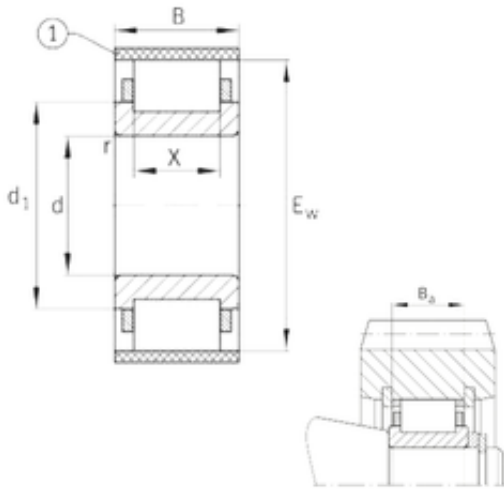

Huaxin Bearing Co., Ltd

RN2212-E-MPBX Bearing 2D drawings and 3D CAD models

FAG RN2212-E-MPBX cylindrical roller bearings

Bearing No. RN2212-E-MPBX

Size	60x100x28 mm
Bore Diameter	60 mm
Outer Diameter	100 mm
Width	28 mm
d	60 mm
Ew	100 mm
B	28 mm
Ba	25,2 mm
X	20 mm
d1	77,6 mm
r min.	1,5 mm
Weight	0,6 Kg
Basic dynamic load rating (C)	151 kN
Basic static load rating (C0)	153 kN