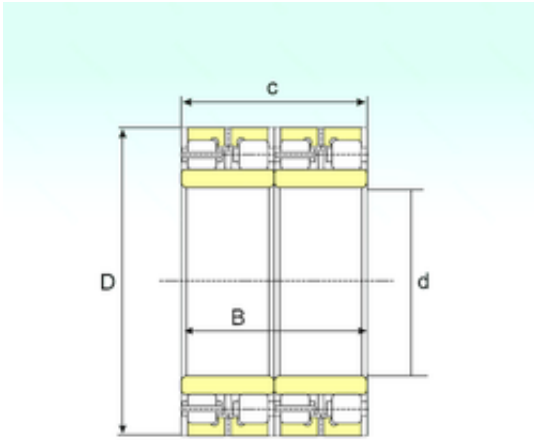

Huaxin Bearing Co., Ltd

680 mm x 1020 mm x 680 mm ISB FCDP
136204680 cylindrical roller bearings

Bearing No. FCDP 136204680

Size	680x1020x680 mm
Bore Diameter	680 mm
Outer Diameter	1020 mm
Width	680 mm
d	680 mm
D	1020 mm
B	680 mm
C	680 mm
Weight	2050 Kg
Basic dynamic load rating (C)	20000 kN

FCDP 136204680 Bearing 2D drawings and 3D CAD models