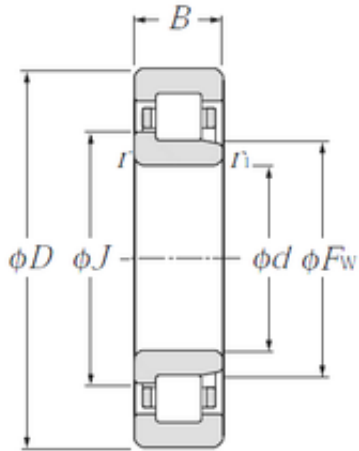

# Huaxin Bearing Co., Ltd

150 mm x 320 mm x 108 mm CYSD NJ2330 cylindrical roller bearings

Bearing No. NJ2330

Size	150x320x108 mm
Bore Diameter	150 mm
Outer Diameter	320 mm
Width	108 mm
d	150 mm
Fw	193 mm
D	320 mm
B	108 mm
C	108 mm
Weight	45 Kg
Basic dynamic load rating (C)	1340 kN
Basic static load rating (C0)	930 kN
(Grease) Lubrication Speed	1500 r/min

NJ2330 Bearing 2D drawings and 3D CAD models