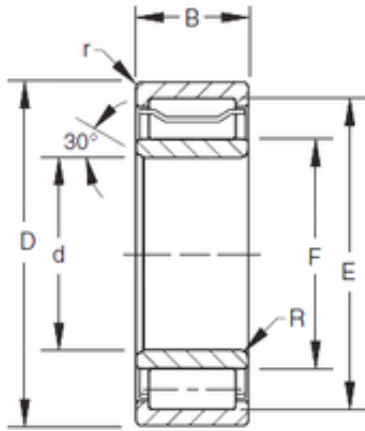

Huaxin Bearing Co., Ltd

140 mm x 250 mm x 82,55 mm Timken A-5228-WS cylindrical roller bearings

Bearing No. A-5228-WS

Bore Diameter	140 mm
Outer Diameter	232 mm
d	140 mm
F	165 mm
D	250 mm
E	232 mm
B	82,55 mm
C	82,55 mm
R	4,8 mm
r	2,5 mm

A-5228-WS Bearing 2D drawings and 3D CAD models