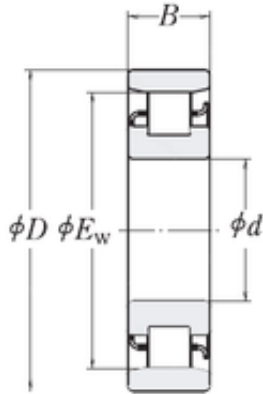

Huaxin Bearing Co., Ltd

38,1 mm x 82,55 mm x 19,05 mm RHP LRJ1.1/2 cylindrical roller bearings

Bearing No. LRJ1.1/2

| | |
|-------------------------------|---------------------|
| Size | 38.1x82.55x19.05 mm |
| Bore Diameter | 38,1 mm |
| Outer Diameter | 82,55 mm |
| Width | 19,05 mm |
| d | 38,1 mm |
| D | 82,55 mm |
| B | 19,05 mm |
| C | 19,05 mm |
| Weight | 0,443 Kg |
| Basic dynamic load rating (C) | 54 kN |
| Basic static load rating (C0) | 48,8 kN |
| (Grease) Lubrication Speed | 9000 r/min |

LRJ1.1/2 Bearing 2D drawings and 3D CAD models