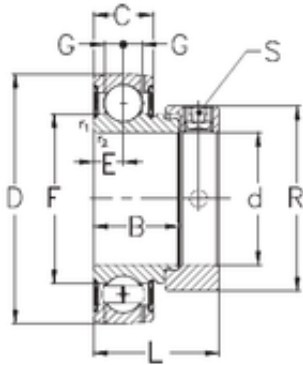

Huaxin Bearing Co., Ltd

20 mm x 42 mm x 16,7 mm NKE RALE20-NPPB deep groove ball bearings

Bearing No. RALE20-NPPB

Size	20x42x16.7 mm
Bore Diameter	20 mm
Outer Diameter	42 mm
Width	16,7 mm
d	20 mm
D	42 mm
B	16,7 mm
C	12 mm
E	6 mm
F	25,4 mm
L	24,6 mm
R	30 mm
S	3 mm
Weight	0,09 Kg
Basic dynamic load rating (C)	9,4 kN

RALE20-NPPB Bearing 2D drawings and 3D CAD models