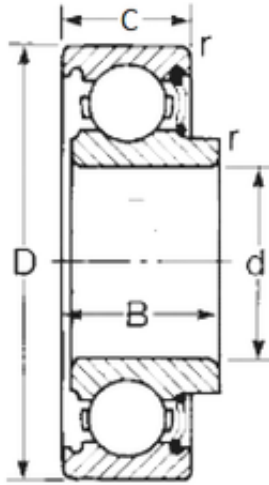

# Huaxin Bearing Co., Ltd

40 mm x 80 mm x 24 mm CYSD 8508 deep groove ball bearings

Bearing No. 8508

Size	40x80x24 mm
Bore Diameter	40 mm
Outer Diameter	80 mm
Width	24 mm
d	40 mm
D	80 mm
B	24 mm
C	21 mm
r min.	1 mm
Weight	0,468 Kg
Basic dynamic load rating (C)	29,52 kN

8508 Bearing 2D drawings and 3D CAD models