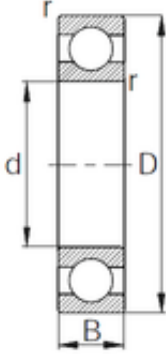

# Huaxin Bearing Co., Ltd

22 mm x 56 mm x 15 mm KBC 63/22h deep groove ball bearings

Bearing No. 63/22h

Size	22x56x15 mm
Bore Diameter	22 mm
Outer Diameter	56 mm
Width	15 mm
d	22 mm
D	56 mm
B	15 mm
C	15 mm
r	1.1 mm
Weight	0.165 Kg
Basic dynamic load rating (C)	18,5 kN
Basic static load rating (C0)	9,35 kN
(Grease) Lubrication Speed	13000 r/min

63/22h Bearing 2D drawings and 3D CAD models