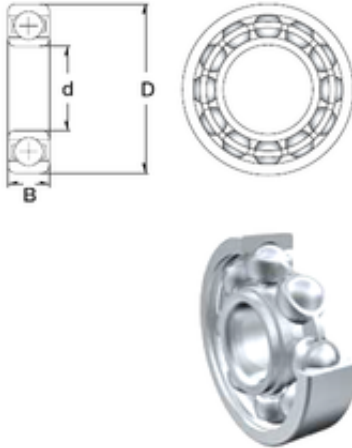

Huaxin Bearing Co., Ltd

8 mm x 24 mm x 7 mm ZEN S608/24-2RS deep groove ball bearings

Bearing No. S608/24-2RS

Size	8x24x7 mm
Bore Diameter	8 mm
Outer Diameter	24 mm
Width	7 mm
d	8 mm
D	24 mm
B	7 mm
C	7 mm
Basic dynamic load rating (C)	3,293 kN
Basic static load rating (C0)	1,379 kN

S608/24-2RS Bearing 2D drawings and 3D CAD models