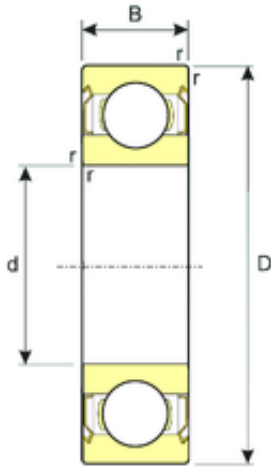

Huaxin Bearing Co., Ltd

20 mm x 42 mm x 12 mm ISB SS 6004-2RS deep groove ball bearings

Bearing No. SS 6004-2RS

Size	20x42x12 mm
Bore Diameter	20 mm
Outer Diameter	42 mm
Width	12 mm
d	20 mm
D	42 mm
B	12 mm
C	12 mm
Weight	0,069 Kg
Basic dynamic load rating (C)	7,8 kN
Basic static load rating (C0)	4,9 kN

SS 6004-2RS Bearing 2D drawings and 3D CAD models