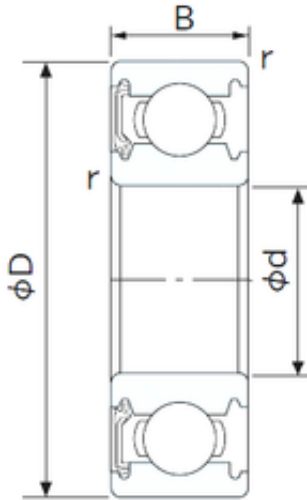

# Huaxin Bearing Co., Ltd

60 mm x 110 mm x 22 mm NACHI 6212NKE  
deep groove ball bearings

Bearing No. 6212NKE

Size	60x110x22 mm
Bore Diameter	60 mm
Outer Diameter	110 mm
Width	22 mm
d	60 mm
D	110 mm
B	22 mm
C	22 mm
r min.	1.5 mm
da min.	69 mm
Da max.	101 mm
ra max.	1.5 mm
Weight	0.783 Kg
Basic dynamic load rating (C)	52,5 kN
Basic static load rating (C0)	36 kN
(Grease) Lubrication Speed	5800 r/min

6212NKE Bearing 2D drawings and 3D CAD models