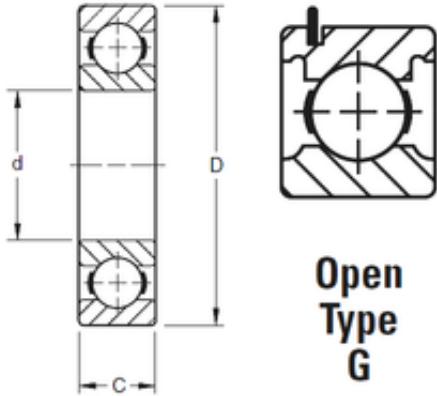

# Huaxin Bearing Co., Ltd

45 mm x 100 mm x 25 mm Timken 309KG deep groove ball bearings

Bearing No. 309KG

Size	45x100x25 mm
Bore Diameter	45 mm
Outer Diameter	100 mm
Width	25 mm
d	45 mm
D	100 mm
B	25 mm
C	25 mm
Weight	0,862 Kg
Basic dynamic load rating (C)	59,5 kN

309KG Bearing 2D drawings and 3D CAD models