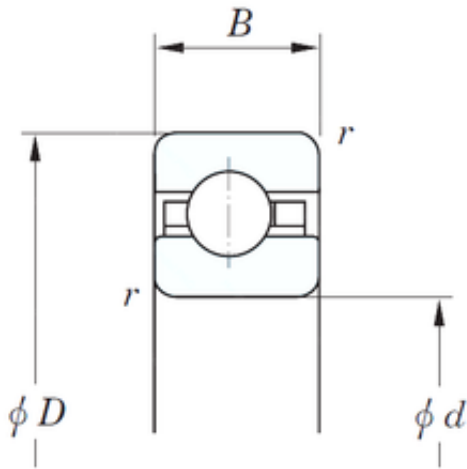

Huaxin Bearing Co., Ltd

107,95 mm x 123,825 mm x 7,938 mm KOYO
KBC042 deep groove ball bearings

Bearing No. KBC042

Size	107.95x123.825x7.938 mm
Bore Diameter	107,95 mm
Outer Diameter	123,825 mm
Width	7,938 mm
d	107,95 mm
D	123,825 mm
B	7,938 mm
C	7,938 mm
r	1 mm
Weight	0,141 Kg
Basic dynamic load rating (C)	8,25 kN
Bearing No.	KBC042
r(min)	1
Cr	8.25
C0r	10.9
Mass(kg)	0.141

KBC042 Bearing 2D drawings and 3D CAD models