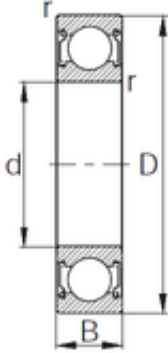

# Huaxin Bearing Co., Ltd

10 mm x 35 mm x 11 mm KBC 6300ZZ deep groove ball bearings

Bearing No. 6300ZZ

Size	10x35x11 mm
Bore Diameter	10 mm
Outer Diameter	35 mm
Width	11 mm
d	10 mm
D	35 mm
B	11 mm
C	11 mm
r	0.6 mm
Weight	0.053 Kg
Basic dynamic load rating (C)	8,1 kN
Basic static load rating (C0)	3,45 kN

6300ZZ Bearing 2D drawings and 3D CAD models