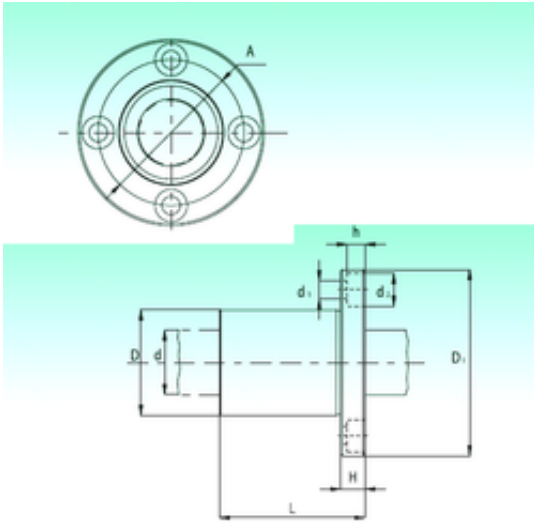

Huaxin Bearing Co., Ltd

KBF60-PP Bearing 2D drawings and 3D CAD models

NBS KBF60-PP linear bearings

Bearing No. KBF60-PP

Bore Diameter	60 mm
Outer Diameter	90 mm
d	60 mm
D	90 mm
d1	11 mm
d2	17,5 mm
h	10,8 mm
A	112 mm
D1	134 mm
H	18 mm
L	125 mm
Weight	3,18 Kg
Basic dynamic load rating (C)	4,8 kN