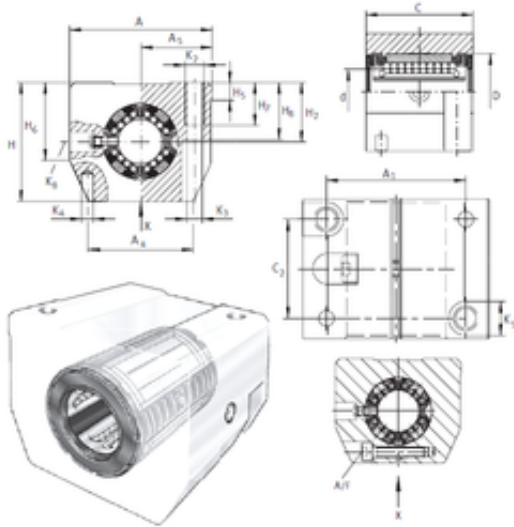

# Huaxin Bearing Co., Ltd

KGSNS50-PP-AS Bearing 2D drawings and 3D CAD models

## INA KGSNS50-PP-AS linear bearings

Bearing No. KGSNS50-PP-AS

Size	50x75x100 mm
Bore Diameter	50 mm
Outer Diameter	75 mm
Width	100 mm
d	50 mm
D	75 mm
C	100 mm
A/F	8 mm
H5	10,6 mm
H6	60 mm
H7	35 mm
H8	49 mm
K3	13,5 mm
K4	10 mm
K5	20 mm
Thread (K2)	M16
Thread (K8)	NIP 6 MZ
A4	90 mm
A5	66 mm
A	132 mm
A1	108 mm
H	105 mm
H2	50 mm
C2	50 mm
Weight	2,7 Kg
Basic dynamic load rating (C)	15,1 kN