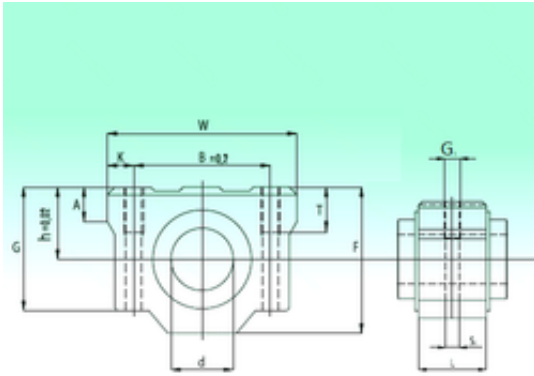

Huaxin Bearing Co., Ltd

NBS SCV 12-UU linear bearings

Bearing No. SCV 12-UU

Bore Diameter	12 mm
d	12 mm
Thread (G1)	M5
K	5,75 mm
h	15 mm
A	8 mm
B	33 mm
F	30 mm
G	25 mm
L	20,5 mm
S2	4,3 mm
T	12 mm
W	42 mm
Weight	0,102 Kg
Basic dynamic load rating (C)	0,42 kN

SCV 12-UU Bearing 2D drawings and 3D CAD models