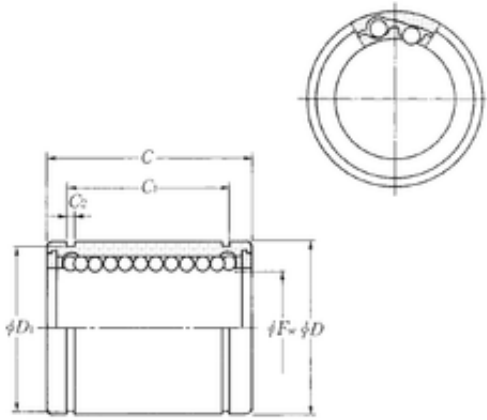

Huaxin Bearing Co., Ltd

NTN KLM25 linear bearings

Bearing No. KLM25

KLM25 Bearing 2D drawings and 3D CAD models

Size	25x40x59 mm
Bore Diameter	25 mm
Outer Diameter	40 mm
Width	59 mm
Fw	25 mm
D	40 mm
C	59 mm
C1	40,7 mm
D1	38 mm
C2	1,85 mm
Weight	0,22 Kg
Basic dynamic load rating (C)	2 640 kN