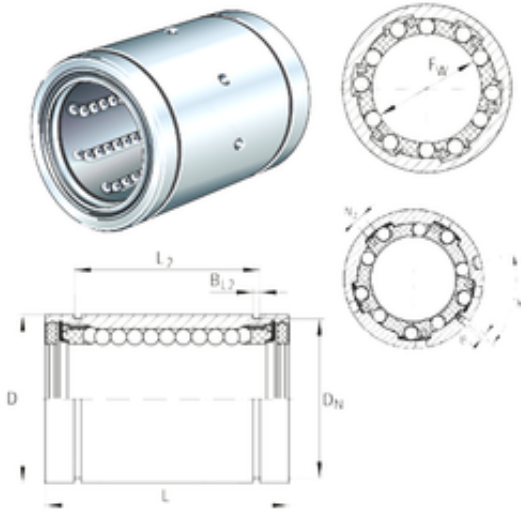

## INA KB25-PP-AS linear bearings

Bearing No. KB25-PP-AS

KB25-PP-AS Bearing 2D drawings and 3D CAD models

Bore Diameter	25 mm
Outer Diameter	40 mm
Fw	25 mm
D	40 mm
Dn	37,5 mm
L2	43,7 mm
N2	2,5 mm
L	58 mm
BL2	1,85 mm
Weight	0,19 Kg
Basic dynamic load rating (C)	2,95 kN