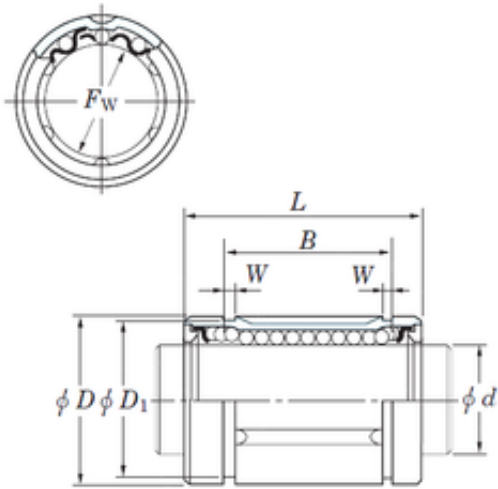

## KOYO SDE30MG linear bearings

Bearing No. SDE30MG

|                               |               |
|-------------------------------|---------------|
| Size                          | 30x47x52.1 mm |
| Bore Diameter                 | 30 mm         |
| Outer Diameter                | 47 mm         |
| Width                         | 52,1 mm       |
| Fw                            | 30 mm         |
| D                             | 47 mm         |
| B                             | 52,1 mm       |
| D1                            | 44,5 mm       |
| L                             | 68 mm         |
| W                             | 1,85 mm       |
| Weight                        | 0,32 Kg       |
| Basic dynamic load rating (C) | 1470 kN       |

SDE30MG Bearing 2D drawings and 3D CAD models