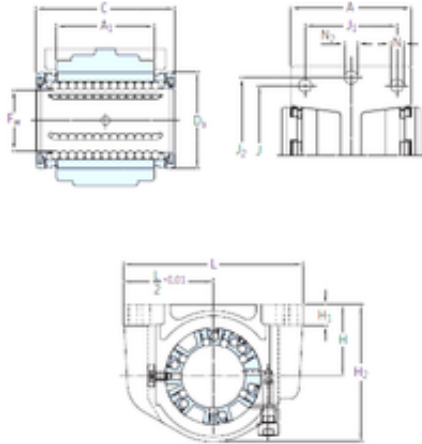

# Huaxin Bearing Co., Ltd

LUCS 8 Bearing 2D drawings and 3D CAD models

## SKF LUCS 8 linear bearings

Bearing No. LUCS 8

Outer Diameter	8 mm
Ew	8 mm
Da	16 mm
A	27 mm
A1	14 mm
C	25 mm
H	15 mm
H1	5,5 mm
H2	28 mm
J	25 mm
L	45 mm
N	3,2 mm
J1	20 mm
J2	35 mm
N2	5,3 mm
Weight	0,028 Kg
Basic dynamic load rating (C)	0,49 kN