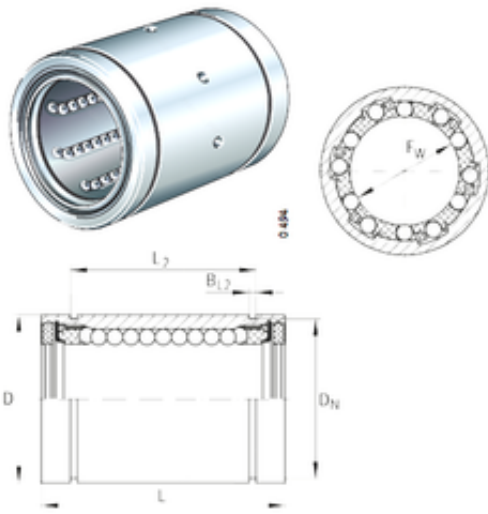

Huaxin Bearing Co., Ltd

INA KB16-PP linear bearings

Bearing No. KB16-PP

KB16-PP Bearing 2D drawings and 3D CAD models

Bore Diameter	16 mm
Outer Diameter	26 mm
Fw	16 mm
D	26 mm
Dn	24,9 mm
L2	24,6 mm
N2	2 mm
L	36 mm
BL2	1,3 mm
Weight	0,05 Kg
Basic dynamic load rating (C)	0,84 kN