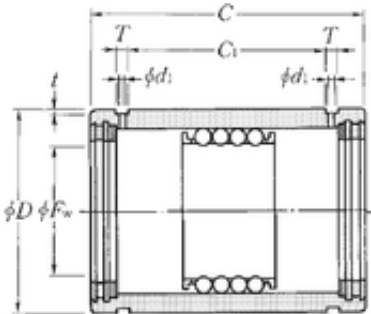

Huaxin Bearing Co., Ltd

NTN KD203245LL linear bearings

Bearing No. KD203245LL

Size	20x32x45 mm
Bore Diameter	20 mm
Outer Diameter	32 mm
Width	45 mm
Fw	20 mm
D	32 mm
C	45 mm
t	0,5 mm
d1	2 mm
C1	26,8 mm
T	2,2 mm
Weight	0,105 Kg
Basic dynamic load rating (C)	1,68 kN

KD203245LL Bearing 2D drawings and 3D CAD models