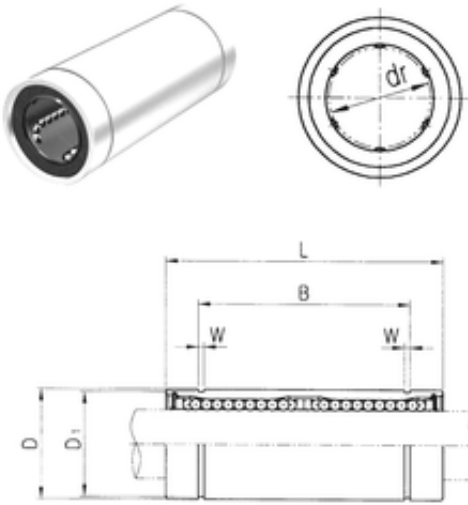

Huaxin Bearing Co., Ltd

20 mm x 32 mm x 61 mm Samick LME20LUU linear bearings

Bearing No. LME20LUU

Size	20x32x61 mm
Bore Diameter	20 mm
Outer Diameter	32 mm
Width	61 mm
d	20 mm
D	32 mm
B	61 mm
D1	30,3 mm
L	80 mm
W	1,6 mm
Weight	0,18 Kg
Basic dynamic load rating (C)	1400 kN

LME20LUU Bearing 2D drawings and 3D CAD models