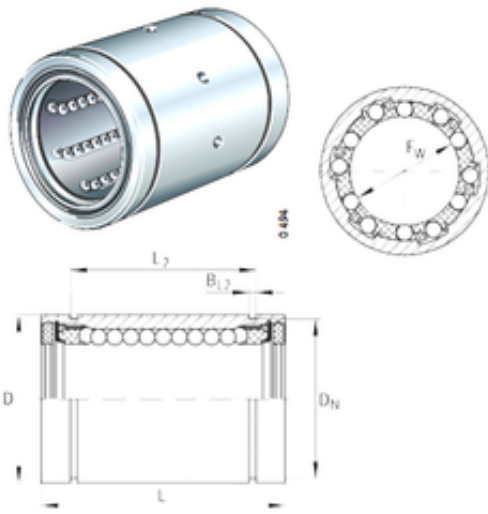

## INA KBS16-PP linear bearings

Bearing No. KBS16-PP

KBS16-PP Bearing 2D drawings and 3D CAD models

Bore Diameter	16 mm
Outer Diameter	26 mm
Fw	16 mm
D	26 mm
Dn	24,9 mm
L2	24,6 mm
B3	1 mm
N2	2 mm
L	36 mm
BL2	1,3 mm
Angle (X)	54
Weight	0,05 Kg
Basic dynamic load rating (C)	0,84 kN