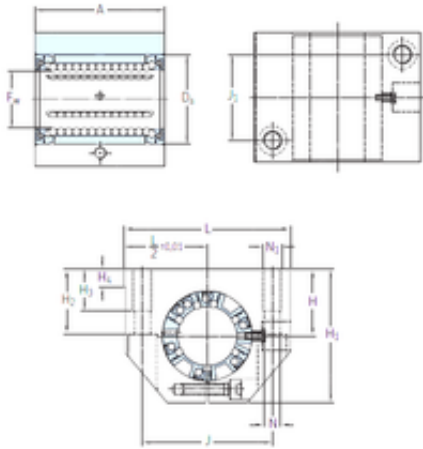

Huaxin Bearing Co., Ltd

SKF LUNE 12-2LS linear bearings

Bearing No. LUNE 12-2LS

Bore Diameter	12 mm
Fw	12 mm
H4	6 mm
H3	11 mm
Da	22 mm
A	32 mm
H	18 mm
H1	35 mm
H2	16,5 mm
J	32 mm
L	43 mm
N	4,3 mm
J1	23 mm
Thread (N1)	M5
Weight	0,093 Kg
Basic dynamic load rating (C)	1,08 kN

LUNE 12-2LS Bearing 2D drawings and 3D CAD models