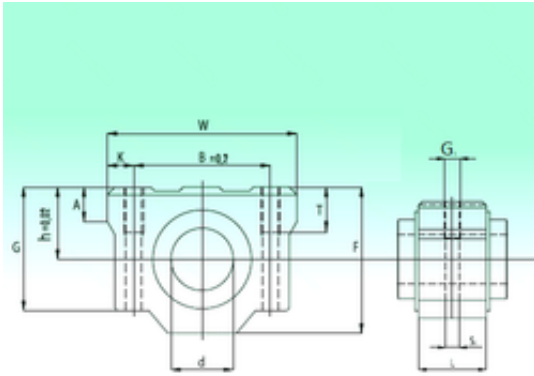

Huaxin Bearing Co., Ltd

SCV 13 Bearing 2D drawings and 3D CAD models

NBS SCV 13 linear bearings

Bearing No. SCV 13

Bore Diameter	13 mm
d	13 mm
Thread (G1)	M5
K	5,5 mm
h	15 mm
A	5,5 mm
B	33 mm
F	30 mm
G	24,5 mm
L	20,5 mm
S2	4,3 mm
T	8 mm
W	44 mm
Weight	0,12 Kg
Basic dynamic load rating (C)	0,52 kN