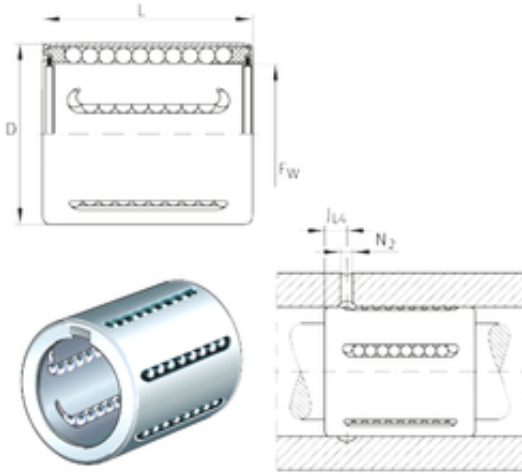

Huaxin Bearing Co., Ltd

INA KH20-PP linear bearings

Bearing No. KH20-PP

Bore Diameter	20 mm
Outer Diameter	28 mm
Fw	20 mm
D	28 mm
N2	2,5 mm
L	30 mm
JL4	7 mm
Weight	0,0325 Kg
Basic dynamic load rating (C)	1,17 kN

KH20-PP Bearing 2D drawings and 3D CAD models