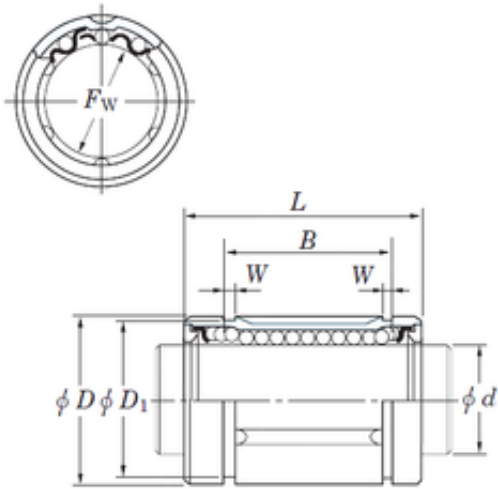

## KOYO SDE20MG linear bearings

Bearing No. SDE20MG

Size	20x32x31.5 mm
Bore Diameter	20 mm
Outer Diameter	32 mm
Width	31,5 mm
Fw	20 mm
D	32 mm
B	31,5 mm
D1	30,3 mm
L	45 mm
W	1,6 mm
Weight	0,088 Kg
Basic dynamic load rating (C)	590 kN

SDE20MG Bearing 2D drawings and 3D CAD models