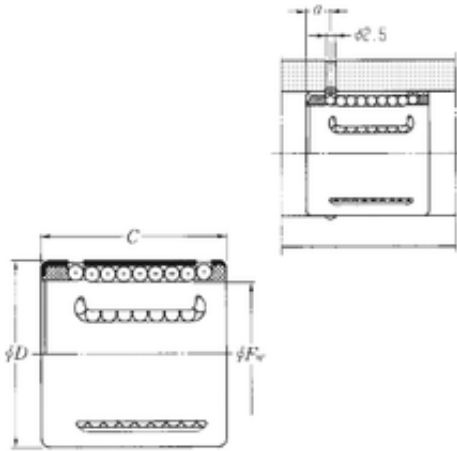

Huaxin Bearing Co., Ltd

NTN KH1428 linear bearings

Bearing No. KH1428

KH1428 Bearing 2D drawings and 3D CAD models

Size	14x21x28 mm
Bore Diameter	14 mm
Outer Diameter	21 mm
Width	28 mm
Fw	14 mm
D	21 mm
C	28 mm
a	6 mm
Weight	0,021 Kg
Basic dynamic load rating (C)	0,6 kN