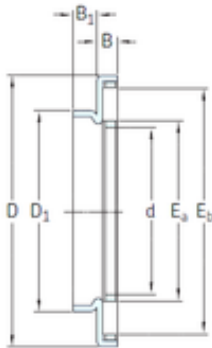

## 35 mm x 55 mm x 3,2 mm SKF AXW35 needle roller bearings

Bearing No. AXW35

Size	35x55x3.2 mm
Bore Diameter	35 mm
Outer Diameter	55 mm
Width	3,2 mm
d	35 mm
D	55 mm
B	3,2 mm
B1	4 mm
D1	42 mm
Ea	39 mm
Eb	51 mm
Weight	0,027 Kg
Basic dynamic load rating (C)	16,6 kN
Basic static load rating (C0)	83 kN
Fatigue load limit (Pu)	9,8
Reference speed	3200 r/min

AXW35 Bearing 2D drawings and 3D CAD models