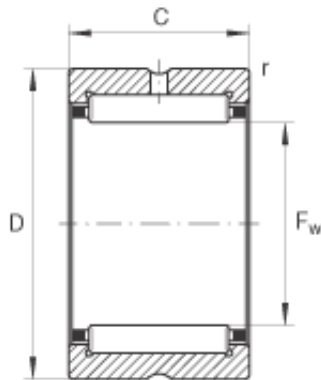

Huaxin Bearing Co., Ltd

INA RNA4860 needle roller bearings

Bearing No. RNA4860

Size	330x380x80 mm
Bore Diameter	330 mm
Outer Diameter	380 mm
Width	80 mm
F_w	330 mm
D	380 mm
C	80 mm
r_{min}	2,1 mm
m	12700 g / Weight
C_r	700000 N / Dynamic load rating (radial)
C_{0r}	1770000 N / Static load rating (radial)
C_{ur}	235000 N / Fatigue limit load, radial
n_G	1420 1/min / Limiting speed
n_B	710 1/min / Reference speed
Category	Bearings
Inventory	0.0
Manufacturer Name	SCHAEFFLER GROUP
Minimum Buy Quantity	N/A
Weight / Kilogram	12.7
Product Group	B04144

RNA4860 Bearing 2D drawings and 3D CAD models