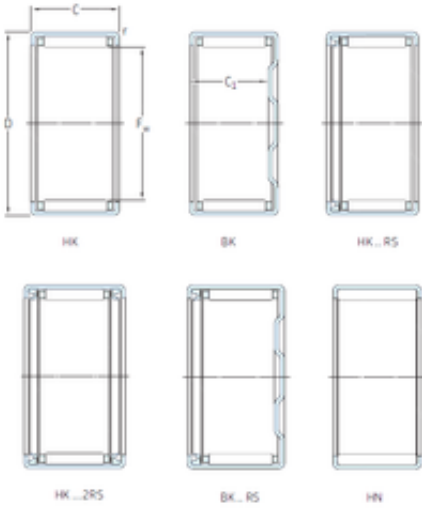

## SKF HK2518RS needle roller bearings

Bearing No. HK2518RS

Size	25x32x18 mm
Bore Diameter	25 mm
Outer Diameter	32 mm
Width	18 mm
Fw	25 mm
D	32 mm
C	18 mm
Weight	0,029 Kg
Basic dynamic load rating (C)	15,1 kN
Basic static load rating (C0)	24 kN
Fatigue load limit (Pu)	2,85
Reference speed	– r/min

HK2518RS Bearing 2D drawings and 3D CAD models