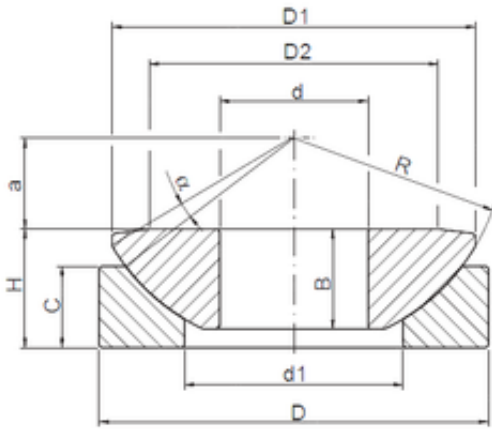

Huaxin Bearing Co., Ltd

160 mm x 290 mm x 65 mm ISO GE160AW
plain bearings

Bearing No. GE160AW

Size	160x290x77 mm
Bore Diameter	160 mm
Outer Diameter	290 mm
Width	77 mm
d	160 mm
D	290 mm
H	77 mm
a	65 mm
d1	199 mm
B	65 mm
C	52 mm
D1	272 mm
D2	213 mm
R	310 mm
Angle	7 °

GE160AW Bearing 2D drawings and 3D CAD models