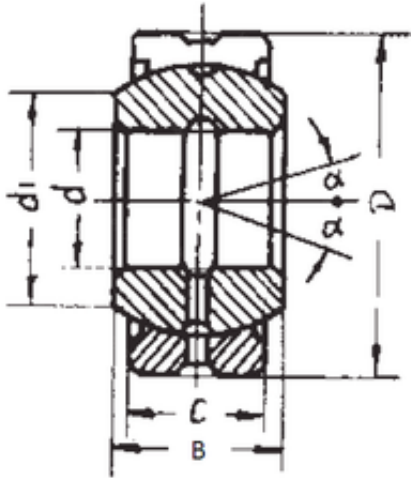

# Huaxin Bearing Co., Ltd

300 mm x 430 mm x 165 mm FBJ GE300ES-2RS  
plain bearings

Bearing No. GE300ES-2RS

Size	300x430x165 mm
Bore Diameter	300 mm
Outer Diameter	430 mm
Width	165 mm
d	300 mm
D	430 mm
B	165 mm
C	120 mm
d1	330 mm
Angle	7 °
Weight	78,07 Kg
Basic dynamic load rating (C)	3800 kN

GE300ES-2RS Bearing 2D drawings and 3D CAD models