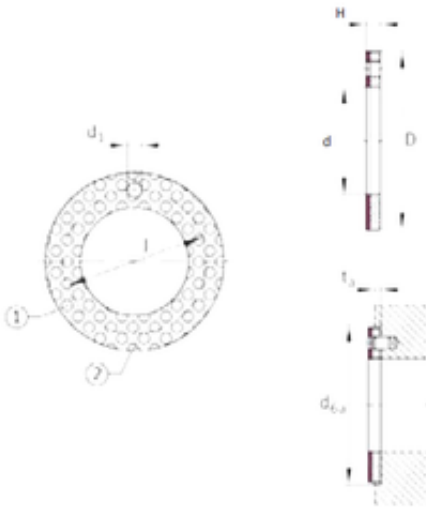

Huaxin Bearing Co., Ltd

INA EGW28-E50 plain bearings

Bearing No. EGW28-E50

EGW28-E50 Bearing 2D drawings and 3D CAD models

Size	28x48x1.5 mm
Bore Diameter	28 mm
Outer Diameter	48 mm
Width	1,5 mm
d	28 mm
D	48 mm
H	1,5 mm
t	1 mm
d1	4 mm
J	38 mm
da	48 mm
Category	Sleeve Bearings
Inventory	0.0
Manufacturer Name	SCHAEFFLER GROUP
Minimum Buy Quantity	N/A
Weight / Kilogram	0.019
Product Group	B04264
Profile	Thrust Washer
Material Description	Steel Backing, Bronze Innerstructure, PVDF-PTFE-lead Overlay
Material	Permaglide P20
Inch - Metric	Metric
Long Description	28MM Nominal Bore; 48MM Nominal Outside Diameter; 1.5MM Length Thru Bore; Thrust Washer Profile; Steel Backing,

Huaxin Bearing Co., Ltd

	Bronze Innerstructure, PVDF-PTFE-lead Overlay; Permaglide P20 Material
Category	Sleeve Bearings
UNSPSC	31171515
Harmonized Tariff Code	84833080
Noun	Bearing
Keyword String	Plain
Manufacturer URL	http://www.ina.com
Manufacturer Item Number	PAW28P20
Weight / LBS	0.041
Nominal Bore	1.102 Inch 28 Millimeter
Nominal Outside Diameter	1.89 Inch 48 Millimeter
Length Thru Bore	0.059 Inch 1.5 Millimeter