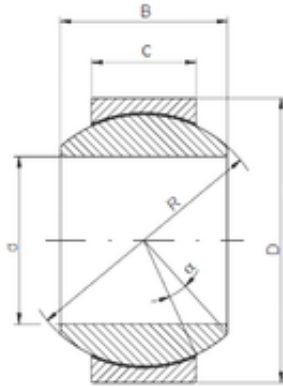

## 10 mm x 22 mm x 12 mm ISO GE10FW plain bearings

Bearing No. GE10FW

Size	10x22x12 mm
Bore Diameter	10 mm
Outer Diameter	22 mm
Width	12 mm
d	10 mm
D	22 mm
B	12 mm
C	7 mm
R	18 mm
Angle	18 °

GE10FW Bearing 2D drawings and 3D CAD models