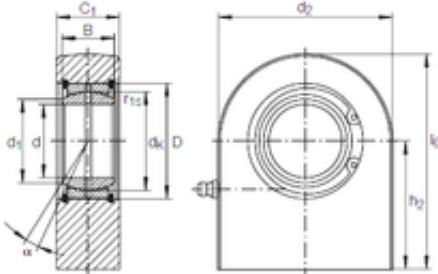

Huaxin Bearing Co., Ltd

120 mm x 180 mm x 85 mm INA GF 120 DO plain bearings

Bearing No. GF 120 DO

Size	120x180x85 mm
Bore Diameter	120 mm
Outer Diameter	180 mm
Width	85 mm
d	120 mm
D	180 mm
B	85 mm
d1	135,5 mm
d2	360 mm
dk	160 mm
h2	210 mm
l6 max.	390 mm
r1 min.	1 mm
C1	90 mm
C1 max	95 mm
Angle	6 °
Weight	79 Kg
Basic dynamic load rating (C)	950 kN

GF 120 DO Bearing 2D drawings and 3D CAD models