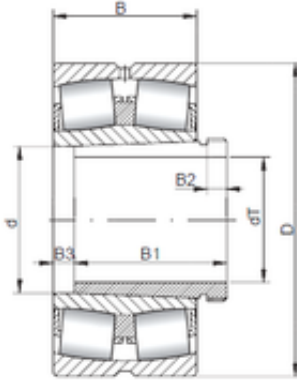

Huaxin Bearing Co., Ltd

100 mm x 180 mm x 60.3 mm ISO 23220
KCW33+AH3220 spherical roller bearings

Bearing No. 23220 KCW33+AH3220

Size	100x180x60.3 mm
Bore Diameter	100 mm
Outer Diameter	180 mm
Width	60.3 mm
d	100 mm
d1	90 mm
D	180 mm
B	60.3 mm
C	60.3 mm
B1	4 mm
B2	11 mm

23220 KCW33+AH3220 Bearing 2D drawings and 3D CAD models